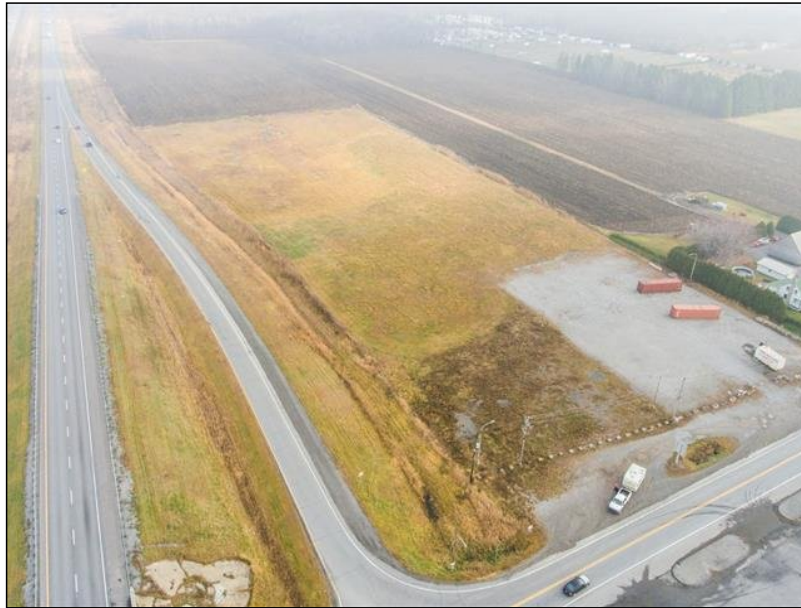

Near route 116 et autoroute 20est  
 # 26237321 - Source : ROYAL LEPAGE MULTI-SERVICES, Real Estate Agency

**Sold**

**For sale : 995 000 \$+ tax**

<b>Category</b>	Land / Lot
<b>Style</b>	Vacant lot

**Lot**

<b>Front</b>	165 feet
<b>Depth</b>	985 feet
<b>Area</b>	292778 square feet

**Features**

<b>Proximity</b>	Highway, Other
<b>Sewage system</b>	None
<b>Topography</b>	Flat
<b>View</b>	Other
<b>Water supply</b>	None
<b>Zoning</b>	Commercial